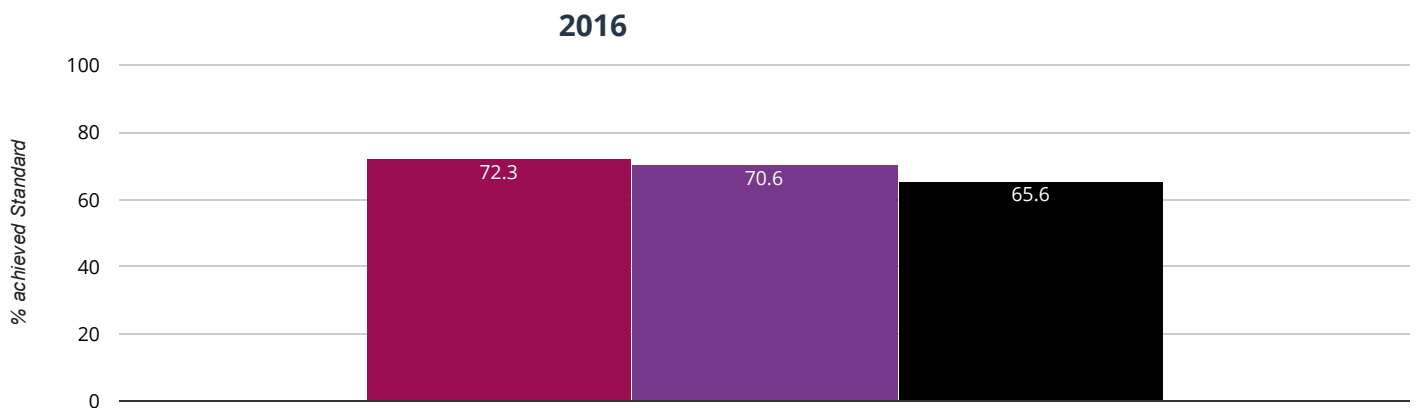

LIVE CHAT INGSKERSWELL CHURCH OF ENGLAND PRIMARY SCHOOL

Reading - average scaled score

104.7% in 2016

Reading - achieved standard

72.3% in 2016

✎ Writing - achieved standard

2016

66% in 2016