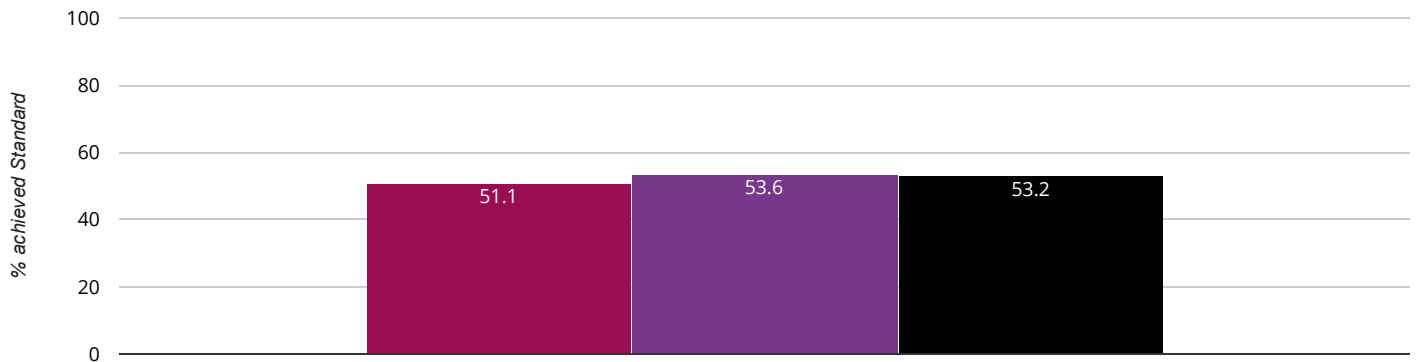

? GPS - achieved standard

2016

**83% in 2016**

■ Kingskerswell Church of England Primary School ■ Devon (311)
■ National (15811)

🔗 RWM - achieved standard

2016

**51.1% in 2016**

■ Kingskerswell Church of England Primary School ■ Devon (311)
■ National (15811)