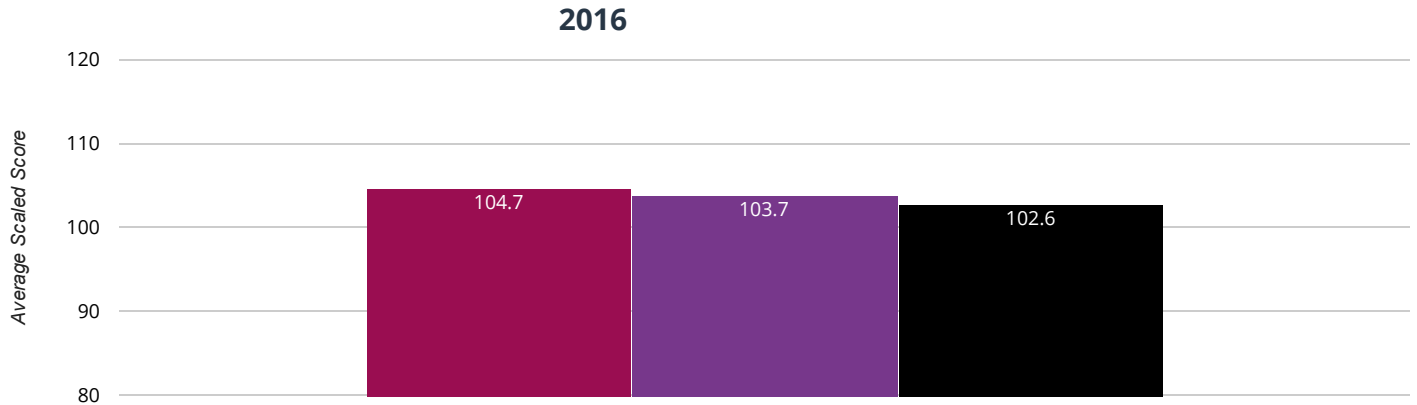

LIVE CHAT INGSKERSWELL CHURCH OF ENGLAND PRIMARY SCHOOL

Reading - average scaled score

104.7% in 2016

Reading - achieved standard

72.3% in 2016

✎ Writing - achieved standard

2016

66% in 2016

- Kingskerswell Church of England Primary School
- Devon (311)
- National (15811)

⊕ Maths - average scaled score

2016

102.2% in 2016

- Kingskerswell Church of England Primary School
- Devon (311)
- National (15811)