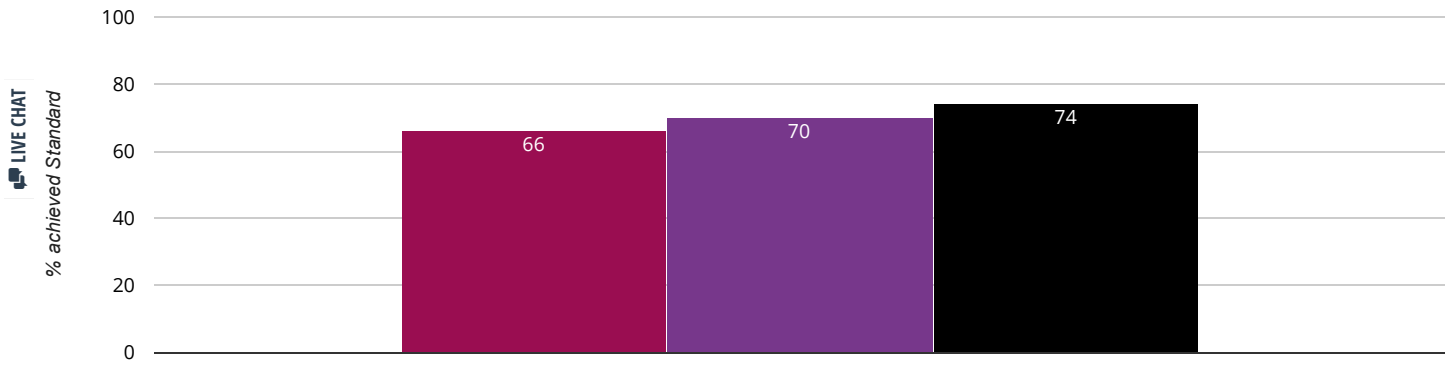

LIVE CHAT INGSKERSWELL CHURCH OF ENGLAND PRIMARY SCHOOL

Reading - average scaled score

104.7% in 2016

Reading - achieved standard

72.3% in 2016

✎ Writing - achieved standard

2016

66% in 2016