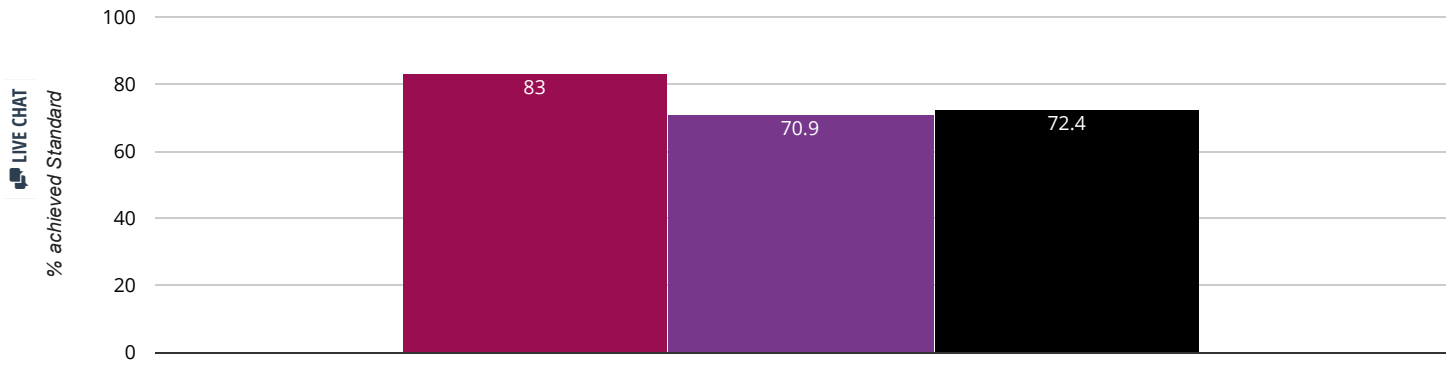

+ Maths - achieved standard

2016

**74.5% in 2016**

■ Kingskerswell Church of England Primary School ■ Devon (311)
■ National (15811)

? GPS - average scaled score

2016

**106% in 2016**

■ Kingskerswell Church of England Primary School ■ Devon (311)
■ National (15811)

? GPS - achieved standard

2016

**83% in 2016**

■ Kingskerswell Church of England Primary School ■ Devon (311)
■ National (15811)

🔗 RWM - achieved standard

2016

**51.1% in 2016**

■ Kingskerswell Church of England Primary School ■ Devon (311)
■ National (15811)