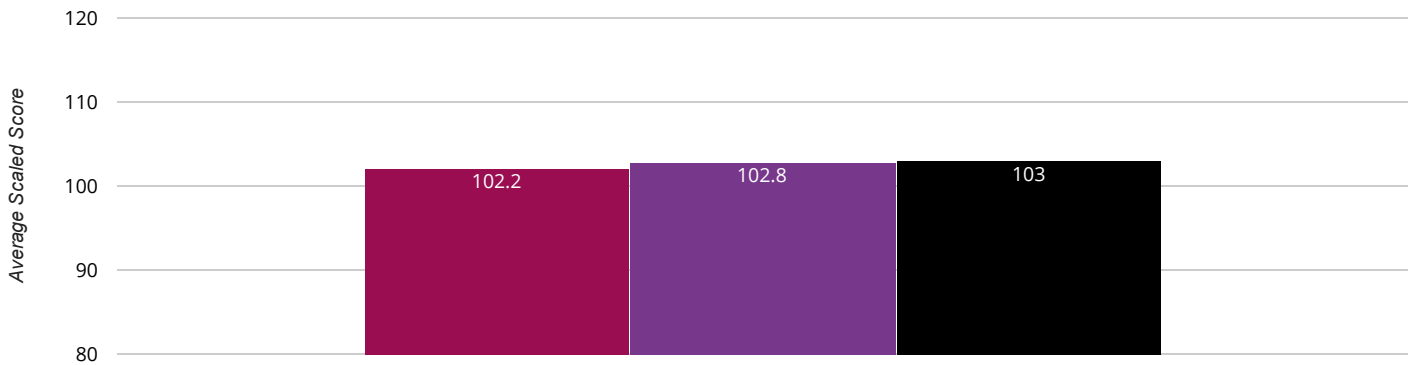

LIVE CHAT INGSKERSWELL CHURCH OF ENGLAND PRIMARY SCHOOL

Reading - average scaled score

104.7% in 2016

Reading - achieved standard

72.3% in 2016

✎ Writing - achieved standard

2016

66% in 2016

- Kingskerswell Church of England Primary School
- Devon (311)
- National (15811)

⊕ Maths - average scaled score

2016

102.2% in 2016

- Kingskerswell Church of England Primary School
- Devon (311)
- National (15811)