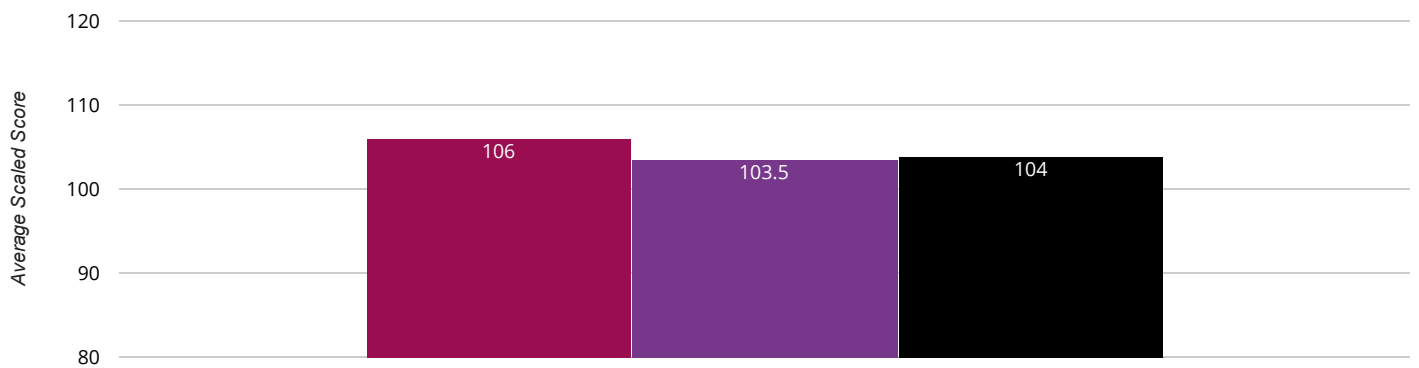

+ Maths - achieved standard

2016

**74.5% in 2016**

■ Kingskerswell Church of England Primary School ■ Devon (311)
■ National (15811)

? GPS - average scaled score

2016

**106% in 2016**

■ Kingskerswell Church of England Primary School ■ Devon (311)
■ National (15811)