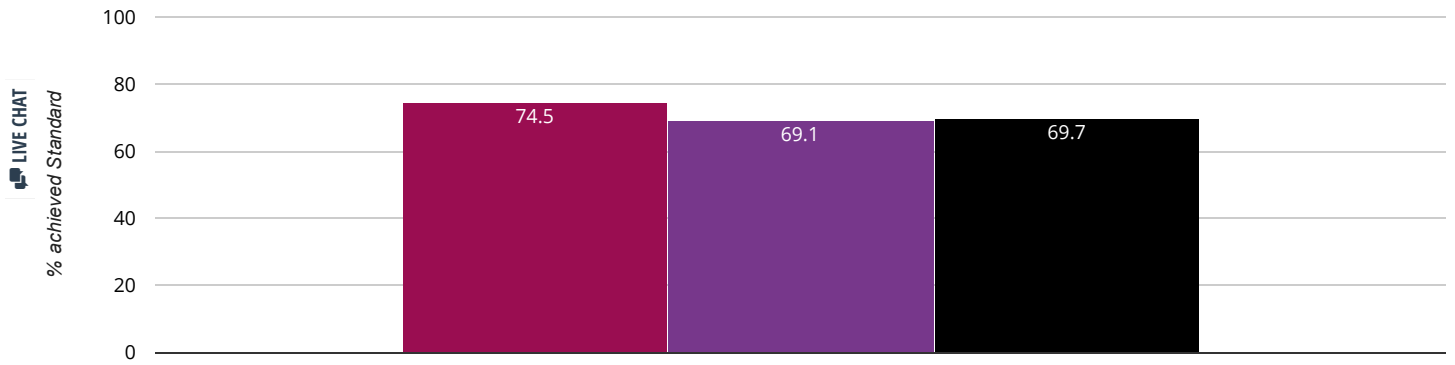

+ Maths - achieved standard

2016

74.5% in 2016

■ Kingskerswell Church of England Primary School   ■ Devon (311)
■ National (15811)